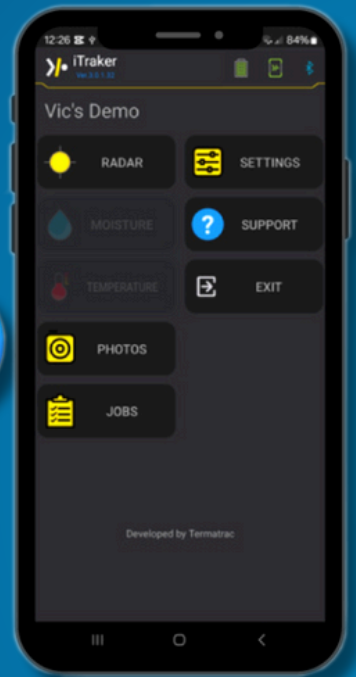

# ITRAKER

The iTraker by Termatrac is a groundbreaking tool for pest management professionals, using advanced radar technology to non-intrusively detect and track termite activity in real time. Key features include:

- **Real-time detection and tracking of termite activity**
- **Non-intrusive radar sensor for accurate inspections**
- **Customizable reports for tailored data presentation**
- **Cloud storage for easy access and secure data management**

# REVOLUTIONARY RADAR FOR REAL-TIME TERMITE DETECTION AND TRACKING EXCELLENCE.

## Description and Features:

The only device that detects, confirms, and tracks the presence of Termite.

- iTraker Radar Sensor Features: Uses non-intrusive, low-energy microwaves to detect activity. High-frequency radar emissions accurately locate and monitor termite and insect movements without disturbance. Real-time radar data integrates into the display device for pre and post-treatment reports.
- The innovative method to confirm and track the presence of termites and other pests. ABOUT RADAR ONLY The Termatrac iTraker Radar Sensor is the ultimate tool for Pest Management Professionals (PMPs) or building inspectors. The low-energy microwave technology is a non-destructive method of confirming termites and other pests. The Radar Sensor is ideal for identifying the movement and the extent of activity of all pests. The device is an easy-to-use tool that assists you in getting inspections done confidently. Pinpoint where active infestation has gone post-treatment and eliminate guesswork out of inspections